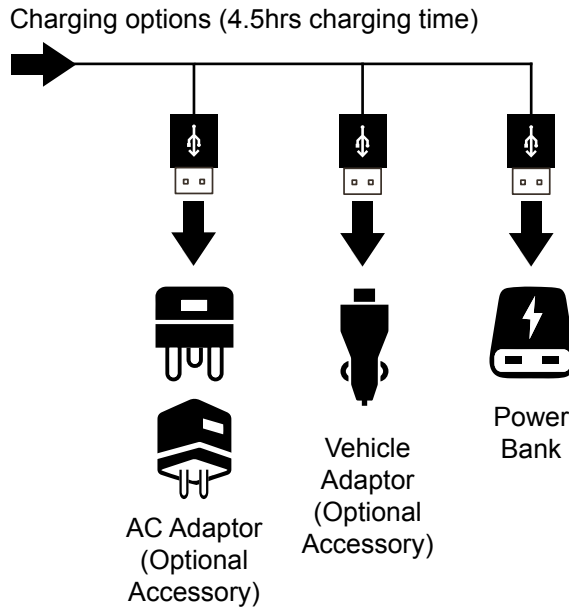

Supplied with:  
Fast charging type C USB cable

**Dimmable dial:** Turn the dial clockwise to turn the light on, rotate the dial to your preferred brightness.

NightSearcher Limited  
Unit 4 Applied House, Fitzherbert  
Spur, Farlington, Portsmouth,  
Hampshire, PO6 1TT, UK  
T: +44 (0)23 9238 9774  
E: sales@nightsearcher.co.uk