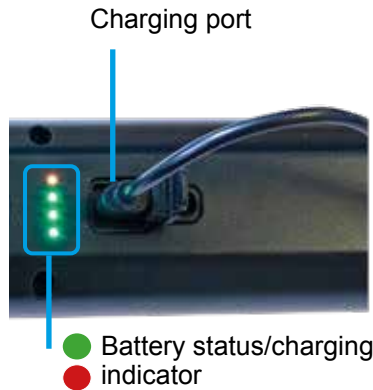

Supplied with:  
Fast charging type C USB cable

**Dimmable dial:** Turn the dial clockwise to turn the light on, rotate the dial to your preferred brightness.

NightSearcher Limited  
Unit 4 Applied House, Fitzherbert  
Spur, Farlington, Portsmouth,  
Hampshire, PO6 1TT, UK  
T: +44 (0)23 9238 9774  
E: sales@nightsearcher.co.uk