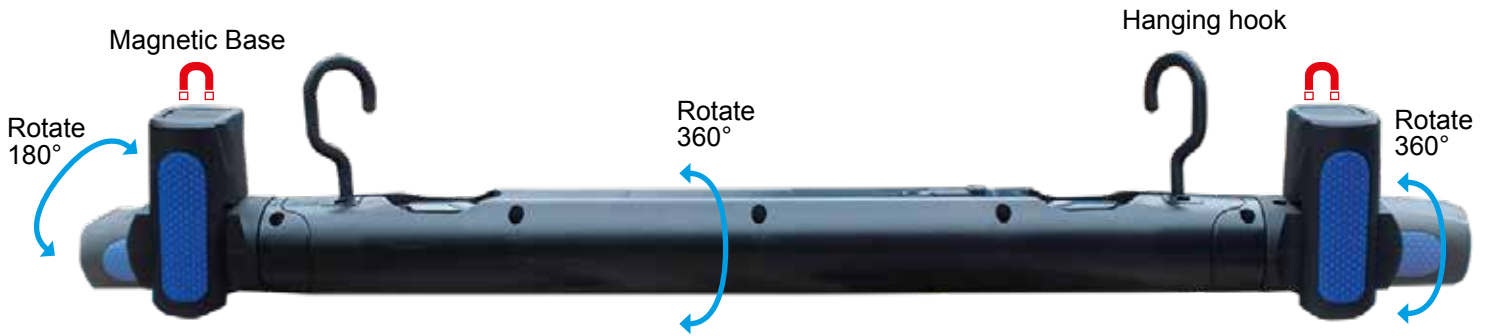

Supplied with:  
Fast charging type C USB cable

**Dimmable dial:** Turn the dial clockwise to turn the light on, rotate the dial to your preferred brightness.

NightSearcher Limited  
Unit 4 Applied House, Fitzherbert  
Spur, Farlington, Portsmouth,  
Hampshire, PO6 1TT, UK  
T: +44 (0)23 9238 9774  
E: sales@nightsearcher.co.uk

Product weight	480g (with batteries)
Product size	520x41x47mm
NS Part No.	NSI-SPECTORUBL