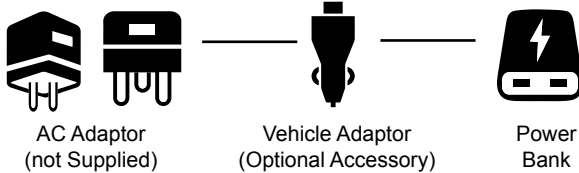

Supplied with: Fast Charging Type C USB Cable, and shoulder strap.

Charging:

Battery Status and Charging Indicators

Charging Options:

Operating:
Power/Light Mode Switches

Searchlight:
Low → High → OFF
Double click switch → Strobe → OFF

Dimmable:
In High or Low light mode, press and hold the power button for dimmer mode. The light will flash twice when its reached the lowest/highest point.

Floodlight:
Low → High → Red → OFF
Double click switch in Off, Low or High modes → Strobe → OFF
Double click switch in Red mode → Red Flashing → OFF

Dimmable:
In High/Low/Red light mode, press and hold the power button for dimmer mode. The light will flash twice when its reached the lowest/highest point.

Multi directional floodlight

NightSearcher Limited
Unit 4 Applied House, Fitzherbert Spur, Farlington,
Portsmouth, Hampshire, PO6 1TT, UK
T: +44 (0)23 9238 9774 | E: sales@nightsearcher.co.uk