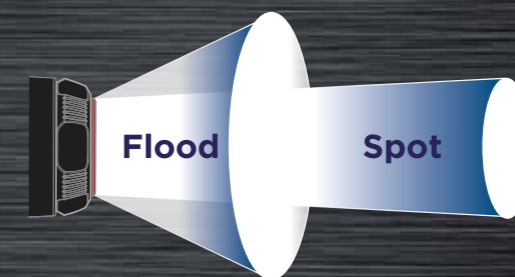

Flood beam

Spot Beam

New Zoom 1100RX

Rechargeable Spot to Flood, 1100 lumens with Red Rear Warning Lights

Hybrid Head Torch

Can be used with the (supplied) Lithium battery pack or 4 x AA Alkaline batteries

OR

YouTube
Scan to see this product in action

Red rear warning light for your safety

White rear lights are also available

Removable battery pack with charging indicator

Zoom Focus Beam
Long Distance Spot Beam To Wide Flood Beam

Features:

- 1100 Lumens with 300m beam
- Wide Flood beam + Long distance Spot beam
- Multiple light modes
- Rear red warning lights
- IK07 Shock proof
- Charging indicator
- Adjustable non slip head straps