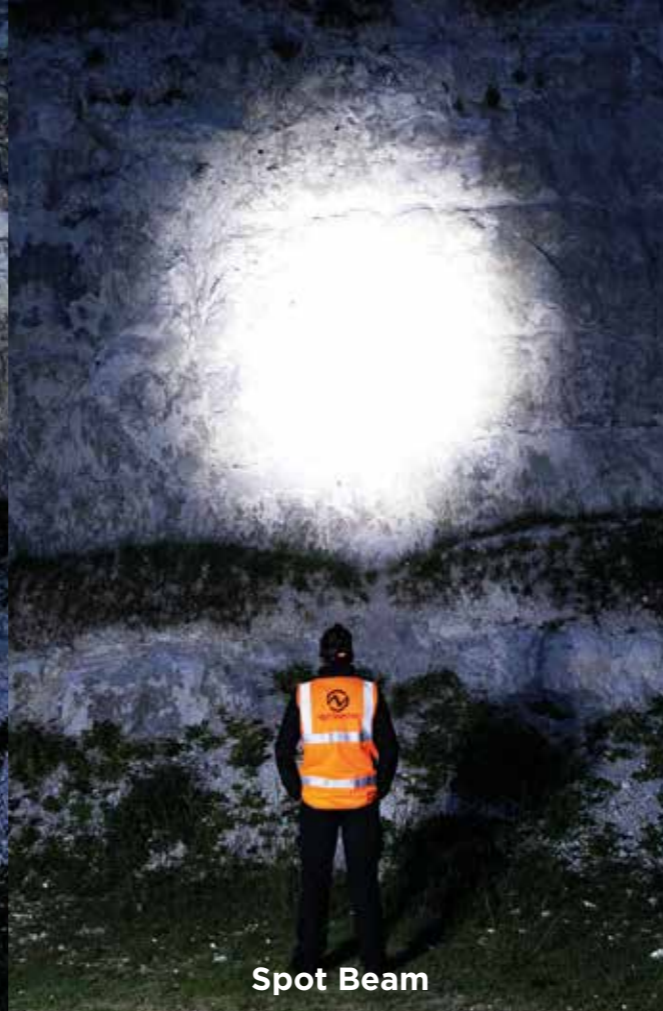

Flood beam

Spot Beam

New Zoom 1100RX

Rechargeable Spot to Flood, 1100 lumens with Red Rear Warning Lights

Hybrid Head Torch

Can be used with the (supplied) Lithium battery pack or 4 x AA Alkaline batteries

OR

YouTube
Scan to see this product in action

Red rear warning light for your safety

White rear lights are also available

Removable battery pack with charging indicator

Zoom Focus Beam
Long Distance Spot Beam To Wide Flood Beam

Features:

- 1100 Lumens with 300m beam
- Wide Flood beam + Long distance Spot beam
- Multiple light modes
- Rear red warning lights
- IK07 Shock proof
- Charging indicator
- Adjustable non slip head straps