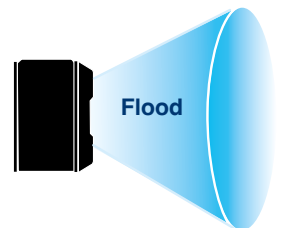

700lm

200m Beam

2.5 to 22hrs

IP64

- Zoom Spot-to-Flood beam
- Wave ON/OFF sensor
- Warm white side lights
- Quick 2.5hrs Recharge time
- Adjustable non-slip head straps
- Removable battery pack with charging indicator
- 90° Beam Angle Adjustment

	700 Lumens
	Up to 2000m beam
	2.5 to 22hrs runtime
MODE	White: High | Medium | Low Warm White: Constant | Flashing
	3.7V 800mAh, 7Wh
	2.5hrs charging time
	IP64
	77 x 47 x 49mm
	120g
CODE	NSHTLIGHTWAVE700R

ON/OFF Wave Sensor

2 Ways to turn ON+OFF:

Manual switch or Wave.