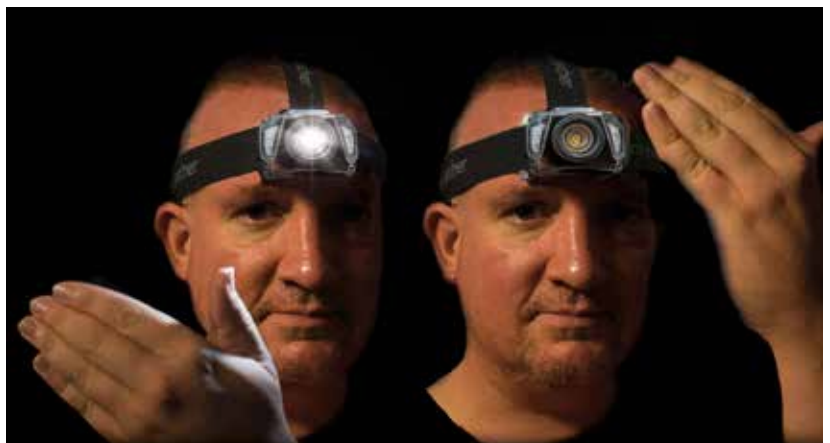

LightWave 700R

Rechargeable, Zoom Spot and Flood beam with On/Off Wave Sensor

Hybrid Head Torch

Can be used with the (supplied) Lithium battery pack or 3 x AAA Alkaline batteries

OR

 700lm

 200m Beam

 2.5 to 22hrs

 IP64

- Zoom Spot-to-Flood beam
- Wave ON/OFF sensor
- Warm white side lights
- Quick 2.5hrs Recharge time
- Adjustable non-slip head straps
- Removable battery pack with charging indicator
- 90° Beam Angle Adjustment

 **ON/OFF Wave Sensor**

2 Ways to turn ON+OFF:

Manual switch or Wave.

Ideal when hands are dirty, wearing gloves, fishing or climbing

Supplied with USB type C charging cable and Li-ion Polymer battery

Optional Accessories: