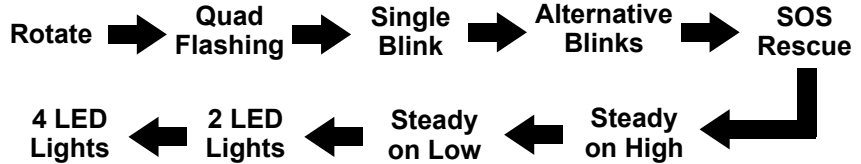

Battery charging:

Insert 1 to 5 pulsars into the pockets in the charging case as shown below with the two battery icons lining up.

Case charging port

The pulsars can be charged using the supplied AC mains charger or vehicle charger.

- Battery charging indicator are located inside charging case.
- Green = Fully charged OR there is no pulsar present to charge.
- Red = Charging in progress.

To close the case completely while charging the units, make sure the cable sits within the slot provided.

Operation: Press the power button once to turn the light on.

Flashing modes: Press again to change and cycle through the 9 modes:

To turn off the warning light without cycling through the 9 light modes, press and hold the power button for 2 seconds. Two LEDs will flash five times and then turn off. When ready to operate again, press the power button once and it will return to the last flash mode that was selected before turning off.