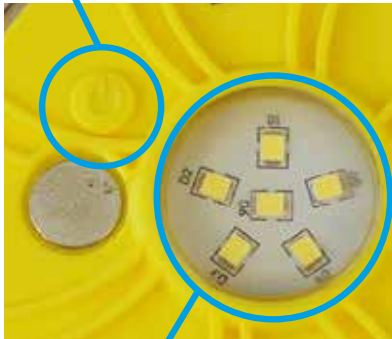

Battery charging:

Insert 1 to 5 pulsars into the pockets in the charging case as shown below with the two battery icons lining up.

Case charging port

The pulsars can be charged using the supplied AC mains charger or vehicle charger.

- Battery charging indicator are located inside charging case.
- Green = Fully charged OR there is no pulsar present to charge.
- Red = Charging in progress.

To close the case completely while charging the units, make sure the cable sits within the slot provided.

Operation: Press the power button once to turn the light on.

Flashing modes: Press again to change and cycle through the 9 modes:

To turn off the warning light without cycling through the 9 light modes, press and hold the power button for 2 seconds. Two LEDs will flash five times and then turn off. When ready to operate again, press the power button once and it will return to the last flash mode that was selected before turning off.

White LED mode:

To switch on the six white LEDs press the switch twice rapidly, to switch off press the switch twice rapidly again.

The Pulsar Pro set of 5 are available in these colours:

NightSearcher Limited
Unit 4 Applied House, Fitzherbert Spur, Farlington, Portsmouth, Hampshire, PO6 1TT, UK
T: +44 (0)23 9238 9774
E: sales@nightsearcher.co.uk