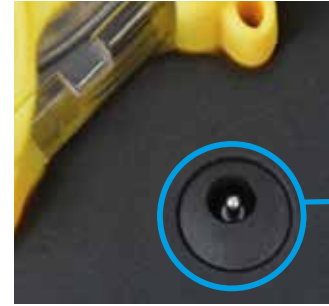

Battery charging:

Insert 1 to 5 pulsars into the pockets in the charging case as shown below with the two battery icons lining up.

Case charging port

The pulsars can be charged using the supplied AC mains charger or vehicle charger.