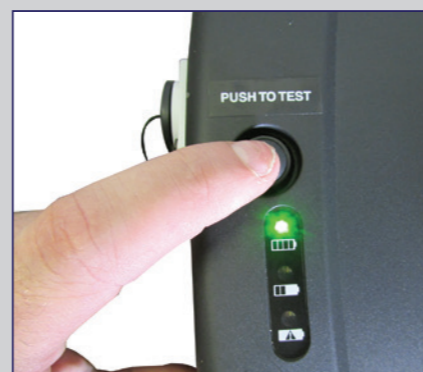

Battery status Indicator

DIMENSIONS: Head Size - 248x300x58mm
Case Size - 140x250x180mm
Boxed Size - 460x460x320mm

Optional accessories: