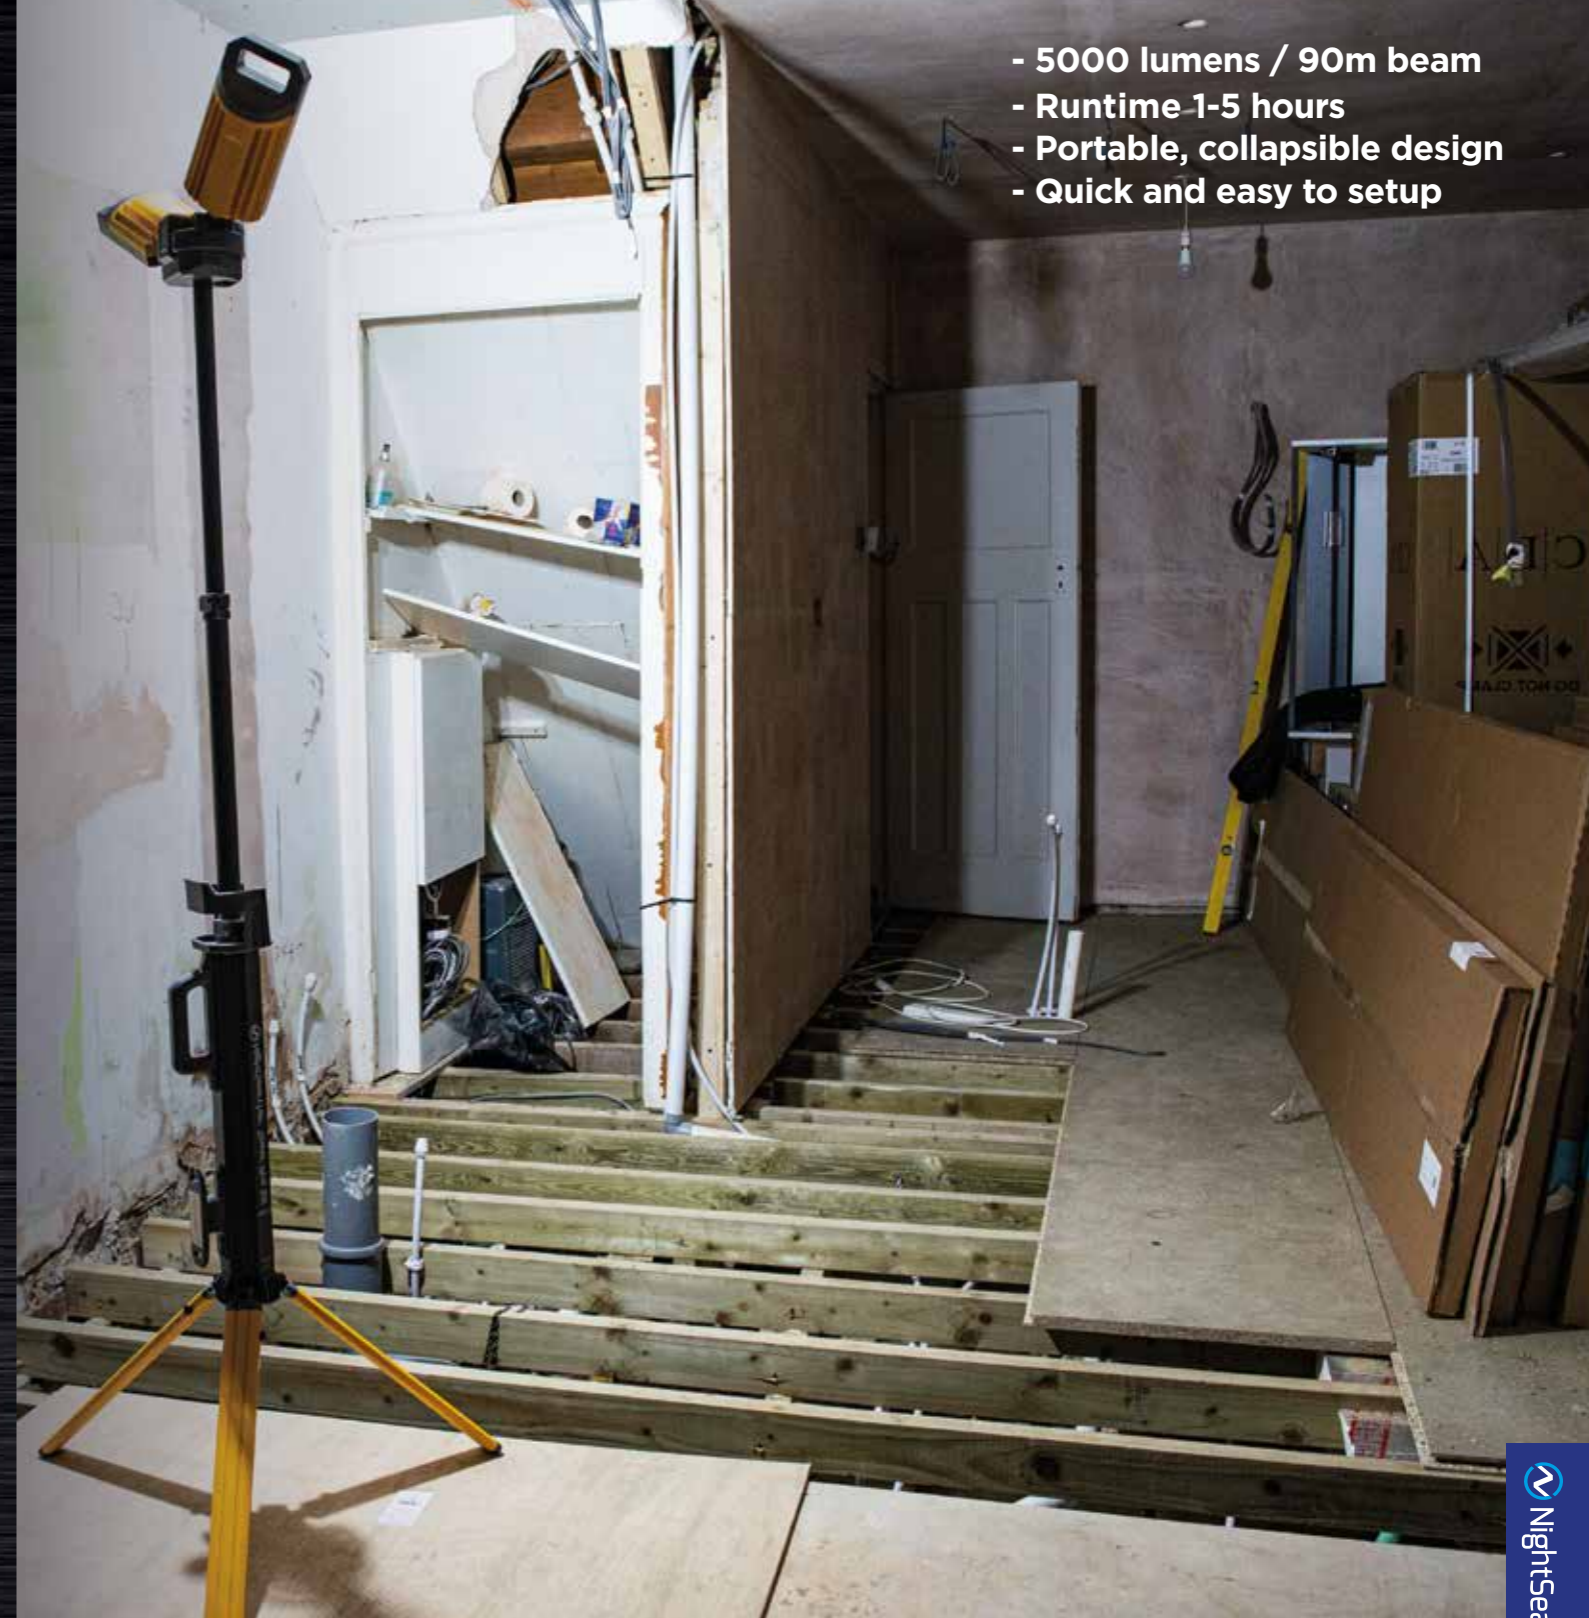

Tower Pro 5K

Collapsible Hybrid-Powered Floodlight
Rechargeable + AC

- 5000 lumens / 90m beam
- Runtime 1-5 hours
- Portable, collapsible design
- Quick and easy to setup

Tower Pro 5K	
	5000
	Up to 90m
	1-5hrs
MODE	High/Medium/Low
	7.4V 4000mAh, 29.6Wh
	6hrs
	IPX4
	122x160x890mm
	4.5kg
CODE	NSTOWERPRO-5K

- Features:**
- Quick and easy setup
 - Multi-angle rotational light
 - Can be Powered Direct from AC Charger
 - 0.9m when folded / tripod extends to 2m
 - Robust housing
 - Switch & brightness control panel
 - Warm white and cool white light modes
 - Battery charging indicator